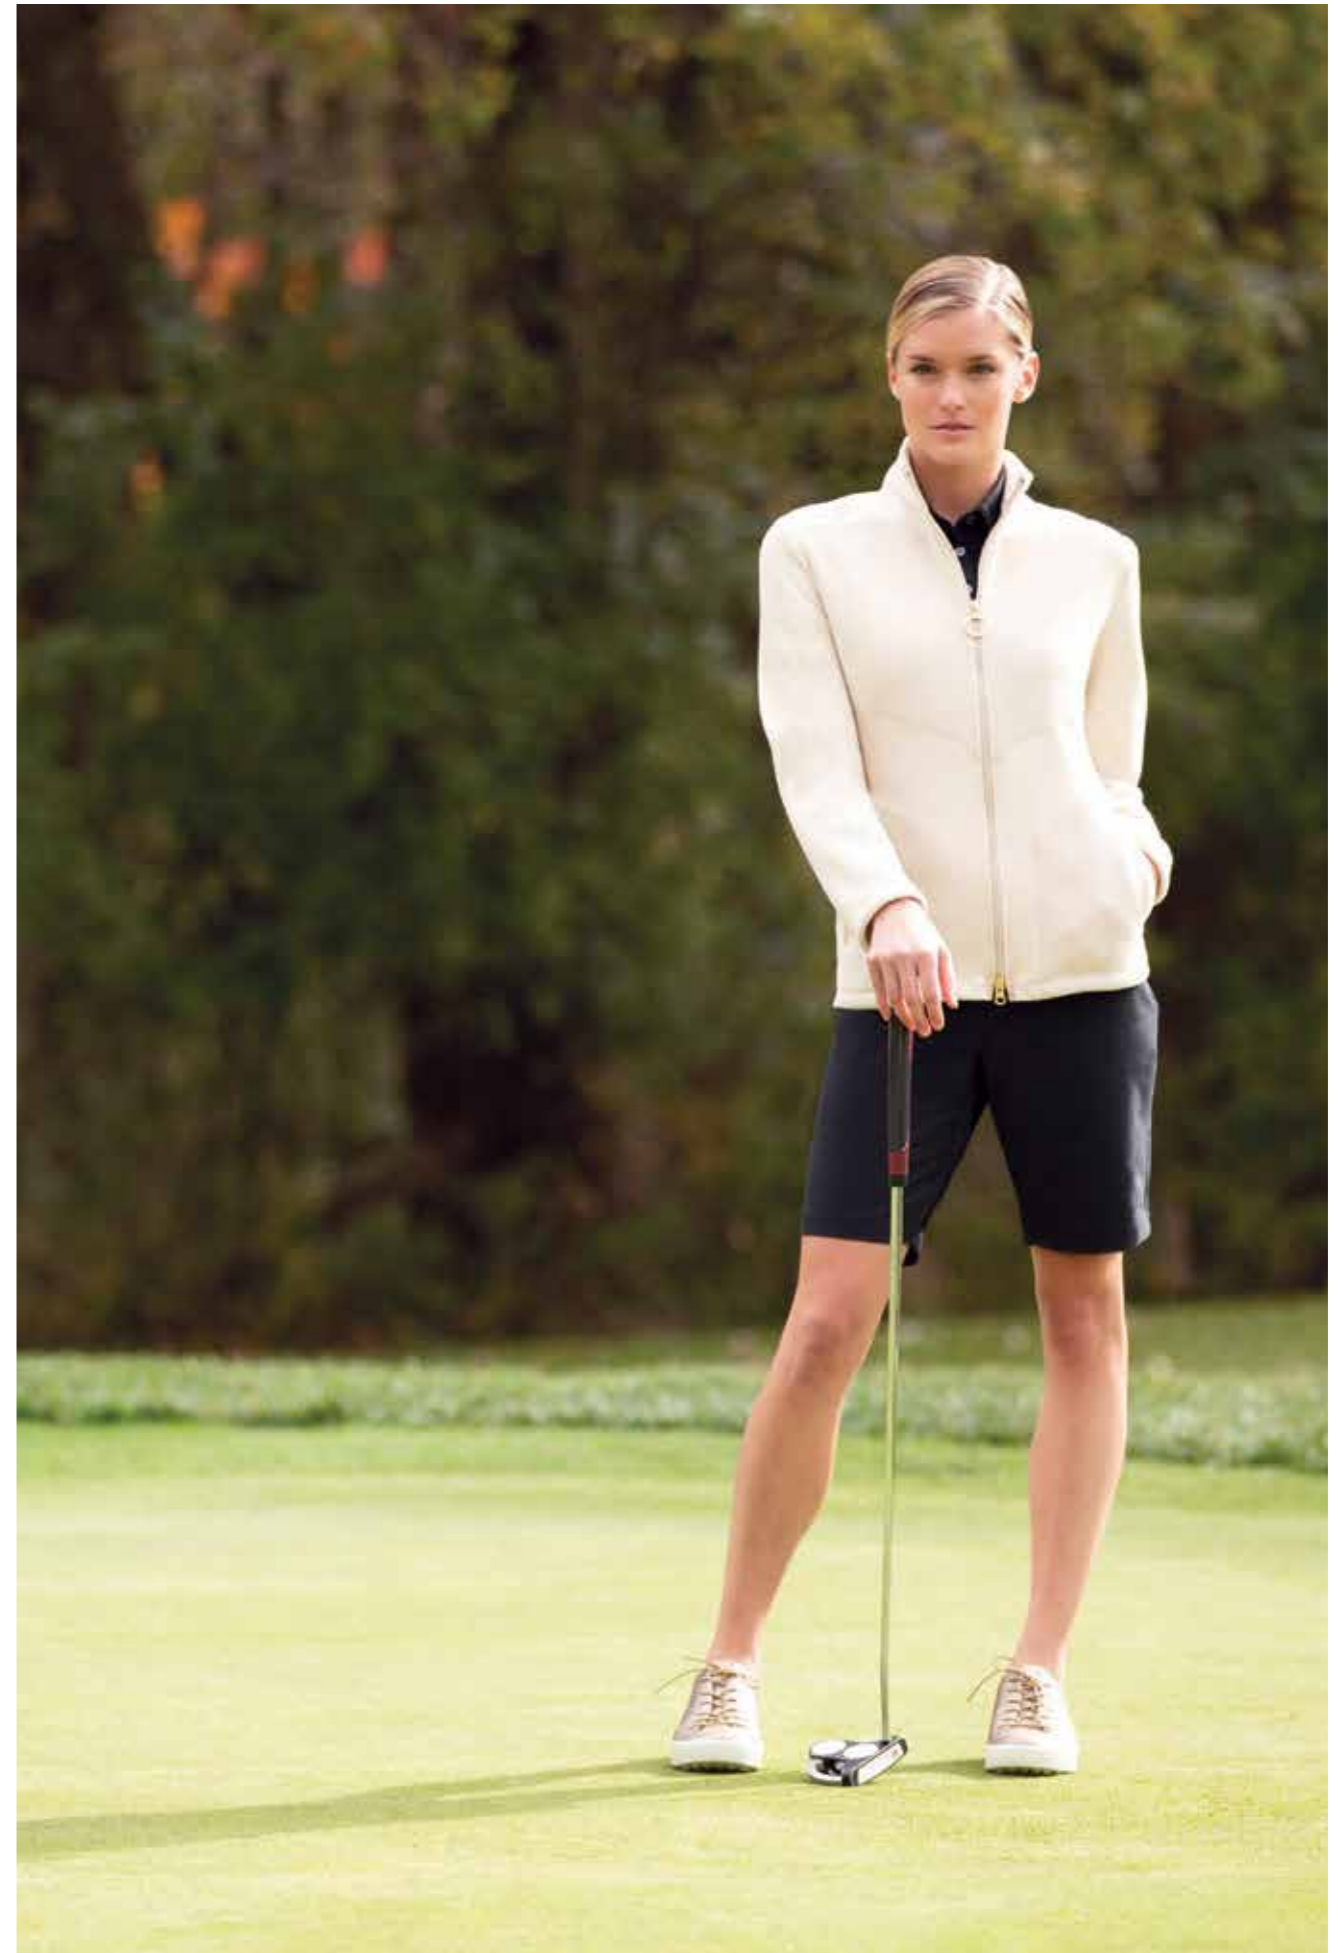

LADIES WEATHER MANAGEMENT